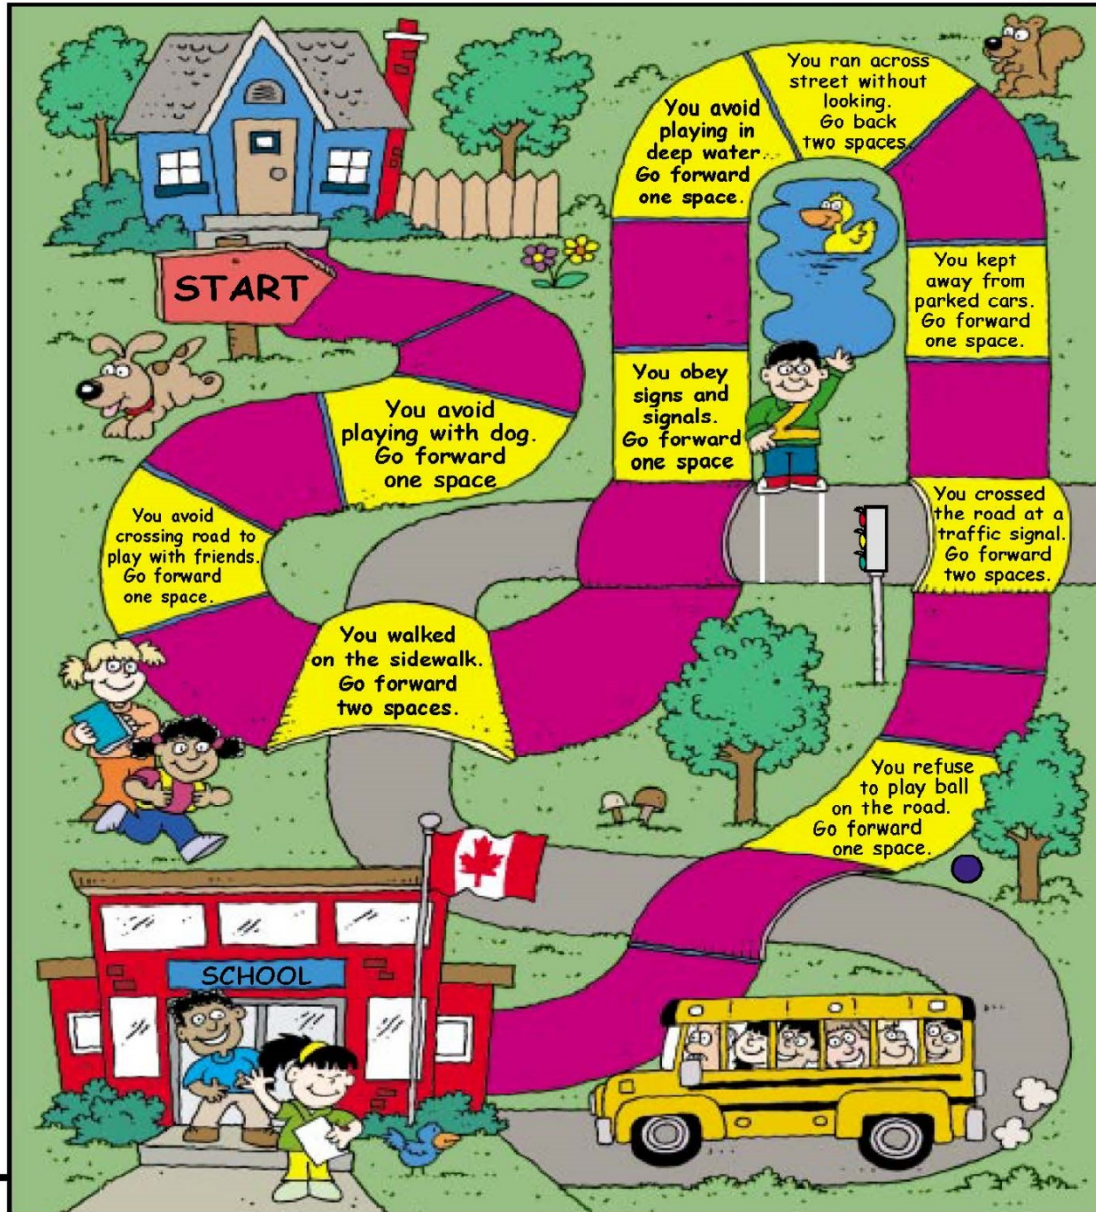

Home to School Safe Game

Players roll die and travel the route to school. They gain points by doing things that are safe or that help them to See or Be Seen and lose points for unsafe actions.

© Elmer the Safety Elephant is a registered trademark of the Canada Safety Council.
© Canada Safety Council 2015